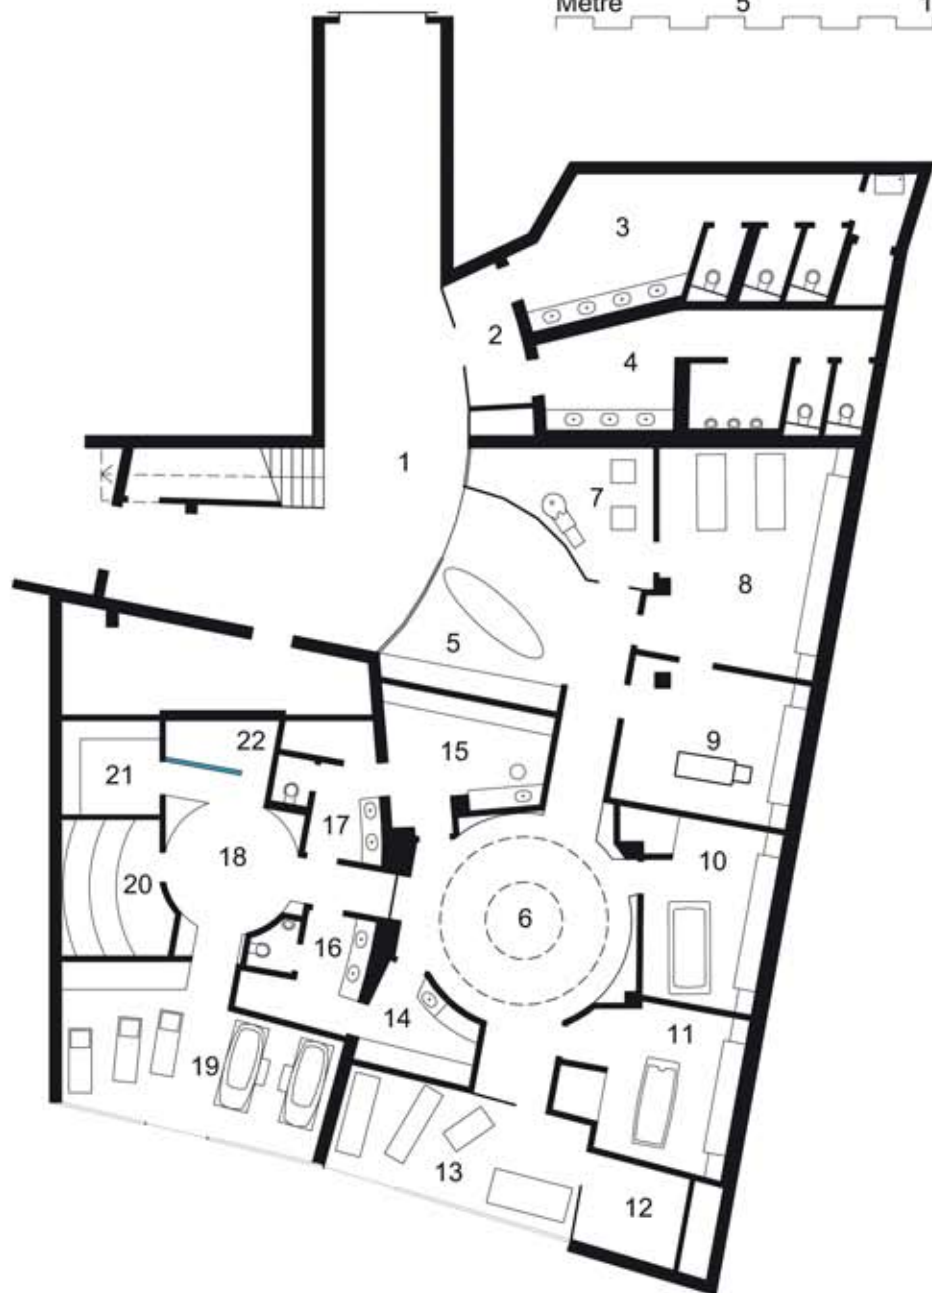

Schloßhotel Mönchstein - Wellnessanlage

Metre 5 10

- 1 Foyer
- 2 Entryway
- 3 WC Ladies
- 4 WC Men
- 5 Reception
- 6 Corridor Dry
- 7 Hairdresser
- 8 Manicure, Pedicure, Cosmetic
- 9 Massage
- 10 Softpack
- 11 Wetmassage
- 12 Hypoxi
- 13 Fitness
- 14 Changing Men
- 15 Changing Ladies
- 16 Gents
- 17 Ladies
- 18 Corridor Wet
- 19 Relaxing
- 20 Sauna
- 21 Steam Bath
- 22 Cold Shower